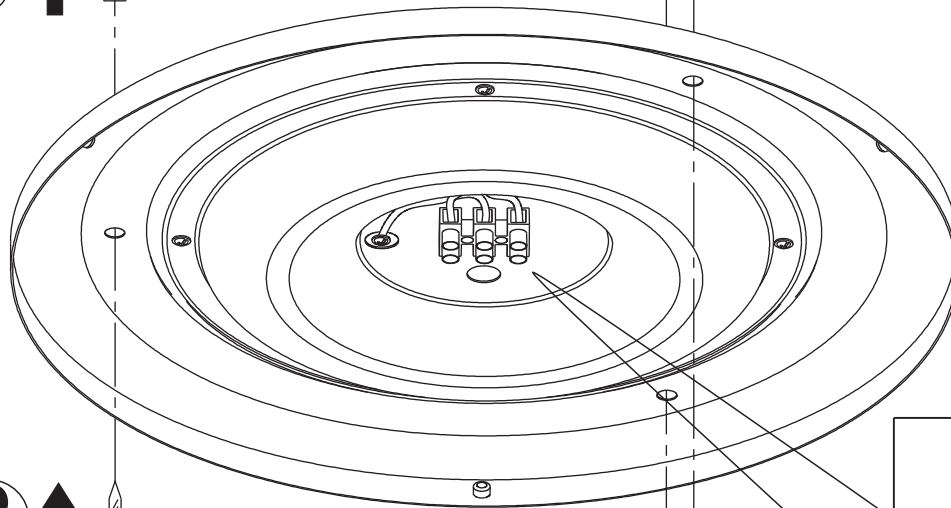

B

GLOBO

LIGHTING

www.globo-lighting.com

41727-112

48363

48388-24

1